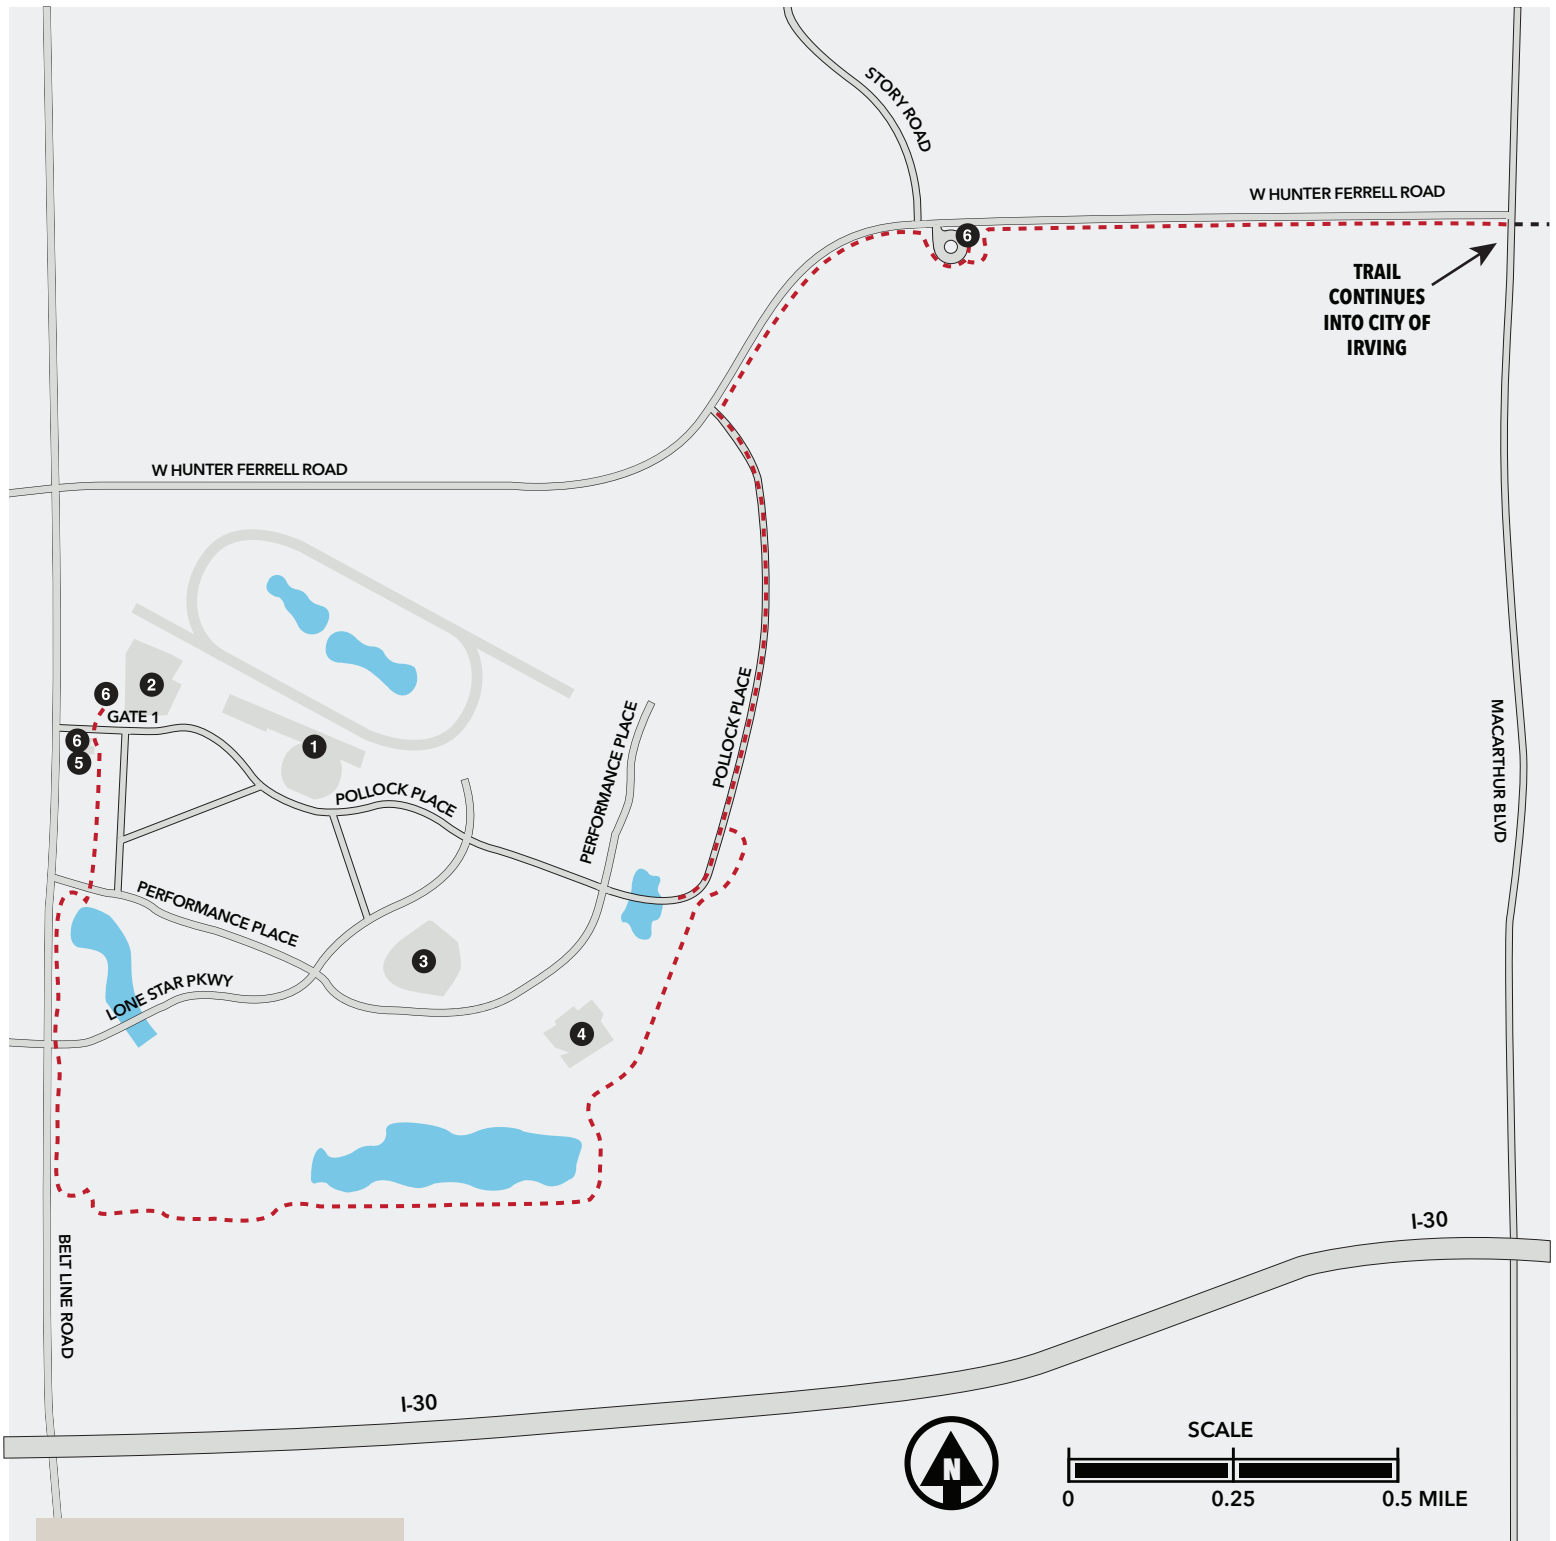

# LONE STAR TRAIL

972-237-8100 • GrandFunGP.com  
1000 Lone Star Pkwy, Grand Prairie, TX 75050

**LONE STAR TRAIL**

- 4 mi.
- Paved Surface
- Walking & Biking
- Free to use

**MAP LEGEND**

1. Lone Star Park
2. Alliance Skate Park
3. AirHogs Stadium
4. The Theatre at Grand Prairie
5. Grand Prairie Tourist Info Center
6. Parking

*Grand Prairie*  
— T E X A S —  
PARKS, ARTS & RECREATION