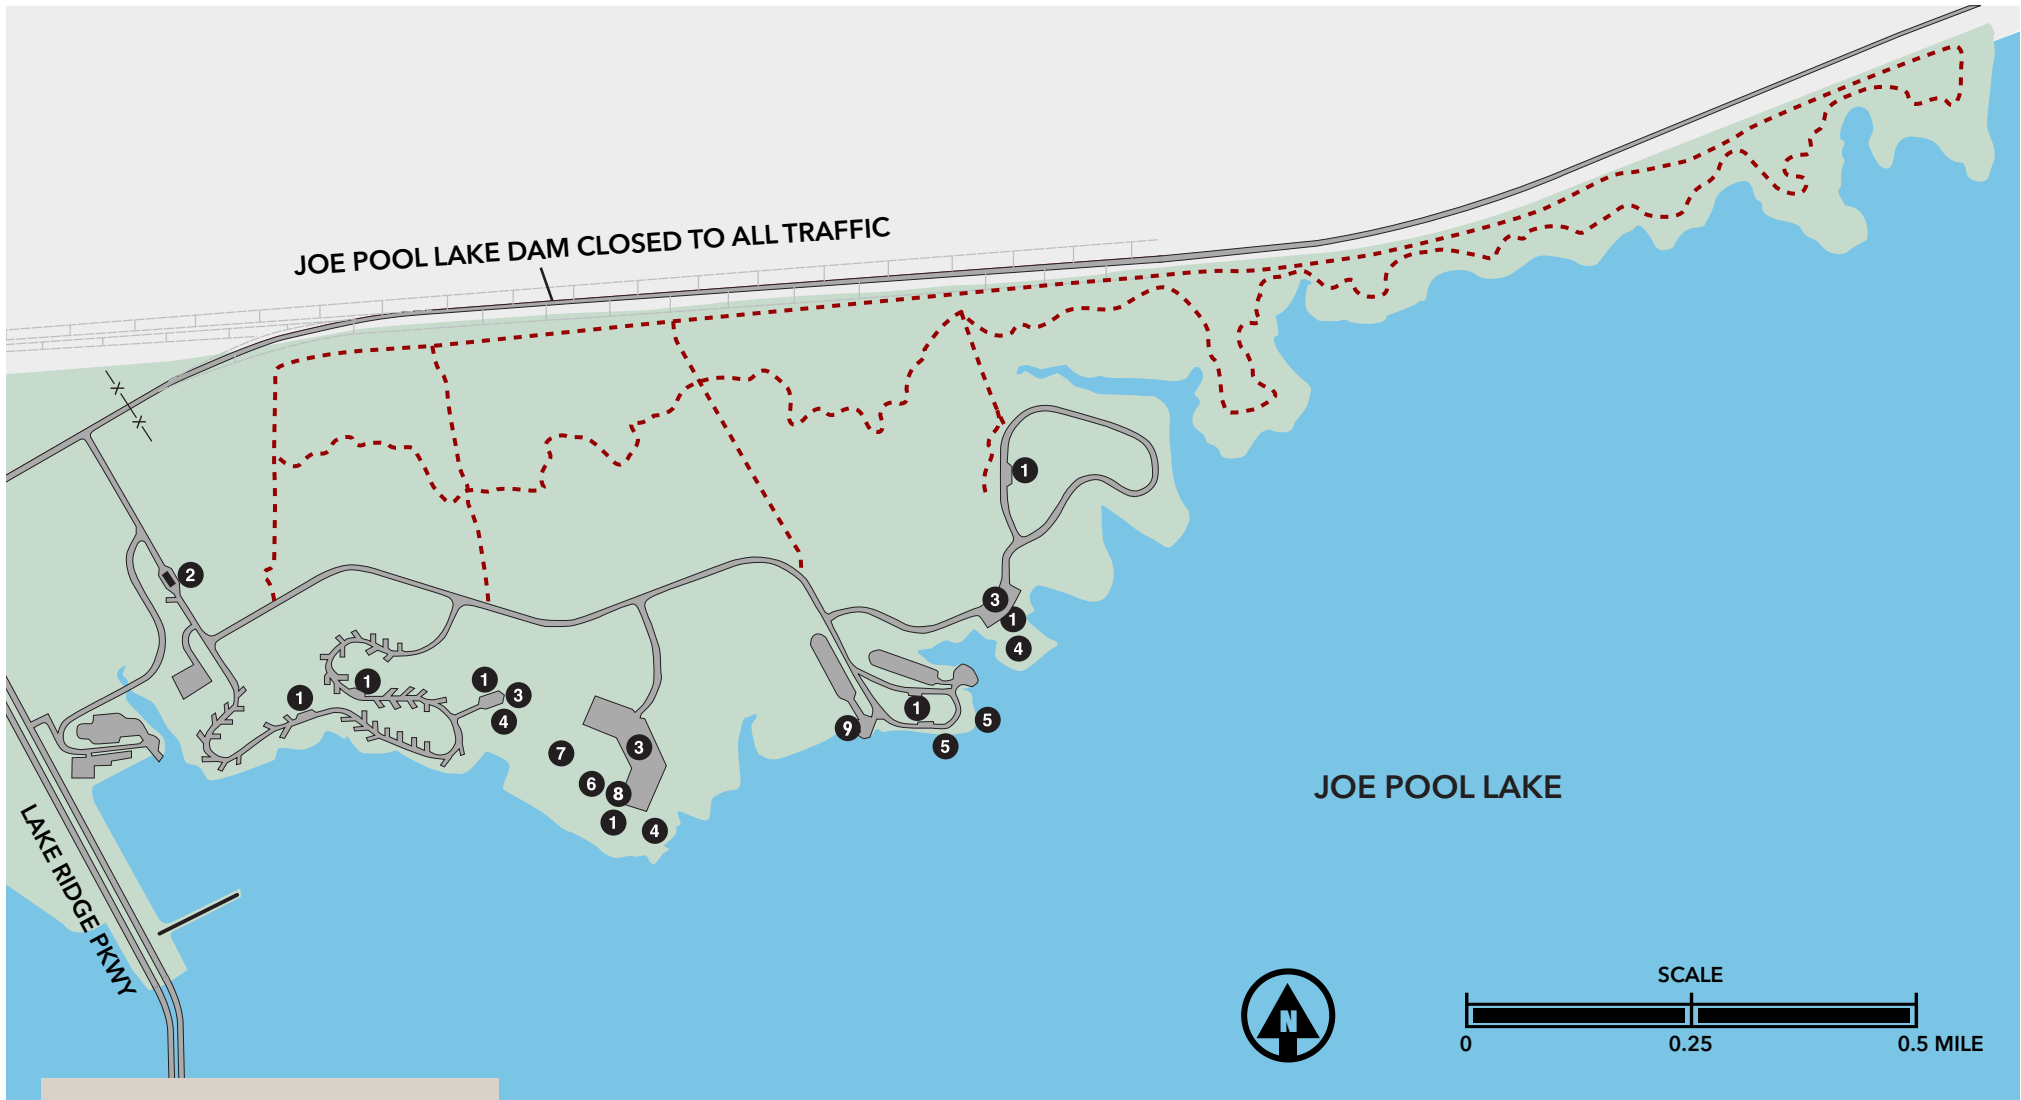

LYNN CREEK PARK TRAIL

972-237-4120 • GrandFunGP.com/lynn-creek-park
5610 Lake Ridge Pkwy. Grand Prairie, Texas 75052

LYNN CREEK PARK TRAIL

6.25 mi.

Natural Surface

Hiking & Biking

This trail requires a park entry fee

MAP LEGEND

- | | |
|-------------------------|-------------------------|
| 1. Restroom | 6. Beach Changing House |
| 2. Park Entrance Office | 7. Playground |
| 3. Parking | 8. Concessions |
| 4. Group Picnic Area | 9. Boat Ramp |
| 5. Boat Dock | |