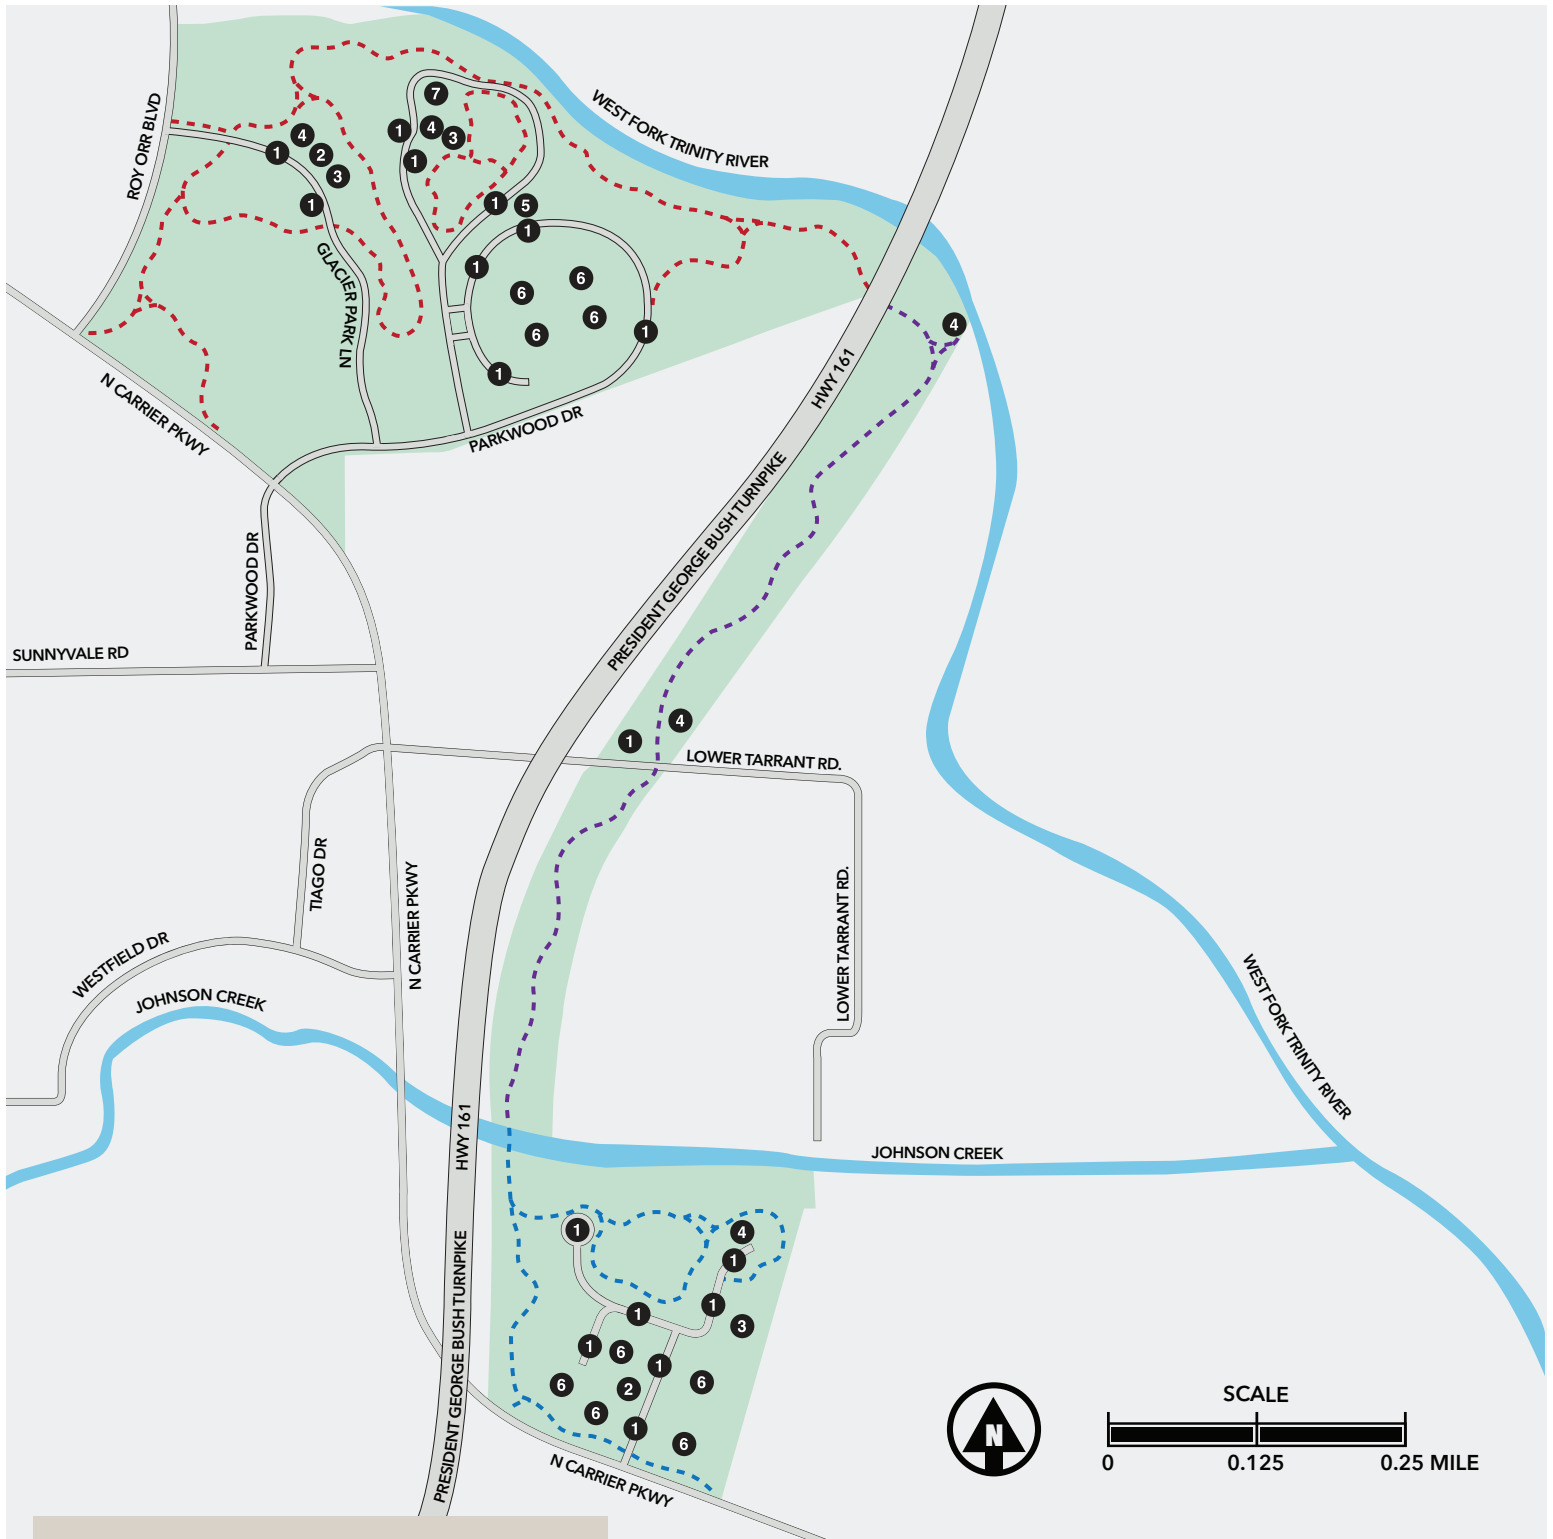

MIKE LEWIS, GOOD LINK & WAGGONER TRAILS

972-237-8100 • GrandFunGP.com

MIKE LEWIS TRAIL

2.2 mi.

WAGGONER TRAIL

1.1 mi.

GOOD LINK TRAIL

0.9 mi.

ALL TRAILS

Paved Surface
Walking & Biking
Free to use

MAP LEGEND

1. Parking
2. Restrooms
3. Playground
4. Pavilion
5. Basketball Court
6. Baseball Field
7. Sand Volleyball

Grand Prairie
— T E X A S —
PARKS, ARTS & RECREATION